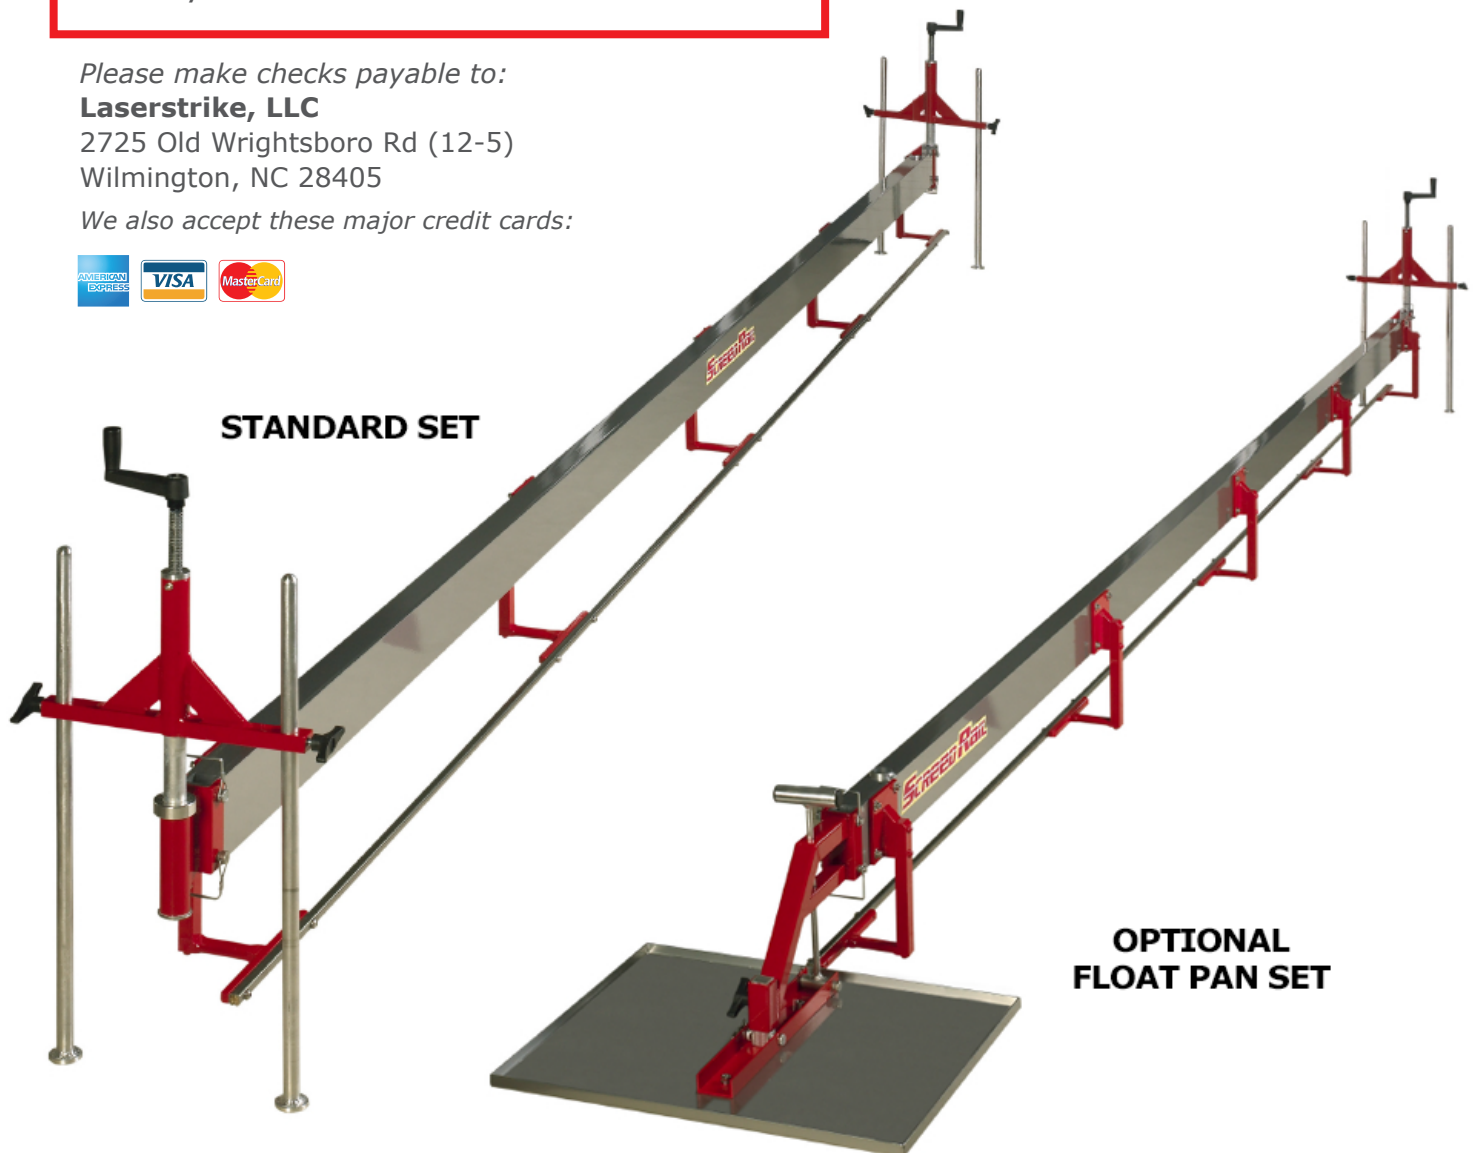

SCREED RAIL

PRICING & DELIVERY

Standard 2-Rail Set $4995

Includes: 2 Rails and 4 Jacks

Optional Float Pan Set $350

Includes 2 Pans and 2 Mounting Brackets

Shipping *Call for Estimate*

Payment Terms Prepaid

Delivery 1-2 Weeks

Please make checks payable to:

Laserstrike, LLC

2725 Old Wrightsboro Rd (12-5)

Wilmington, NC 28405

We also accept these major credit cards:

STANDARD SET

**OPTIONAL
FLOAT PAN SET**